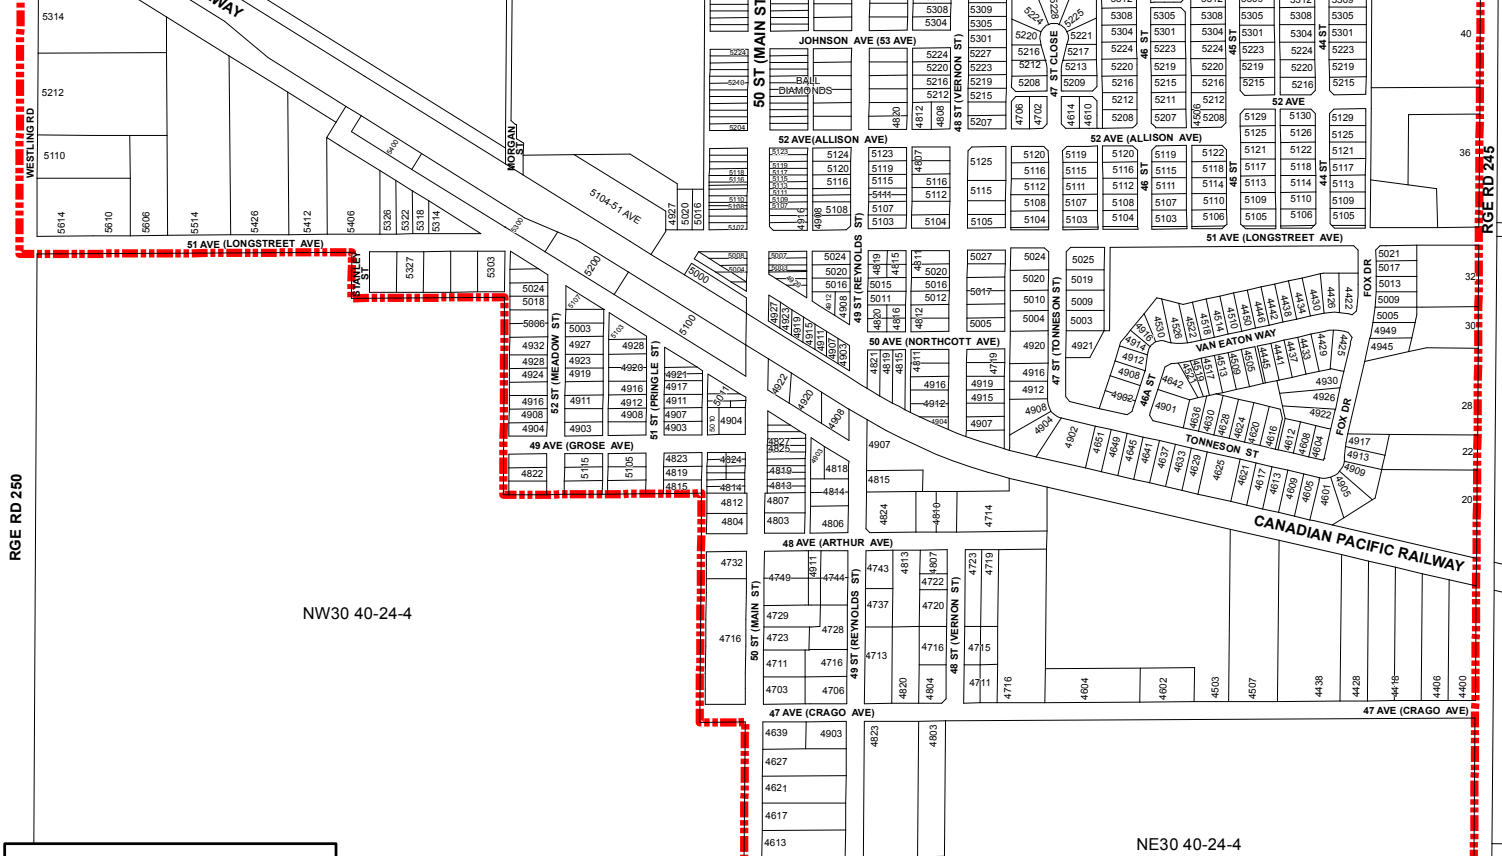

NW31 40-24-4

NE31 40-24-4

RGE RD 245

TWP RD 405B

SW31 40-24-4

SE31 40-24-4

CANADIAN PACIFIC RAILWAY

RGE RD 250

RGE RD 245

NW30 40-24-4

NE30 40-24-4

RGE RD 245

RGE RD 245A

Civic Address Map

village of

Clive

Prepared by: PCPS
 Scale: 1:8,500
 Date Updated: Oct. 19, 2020